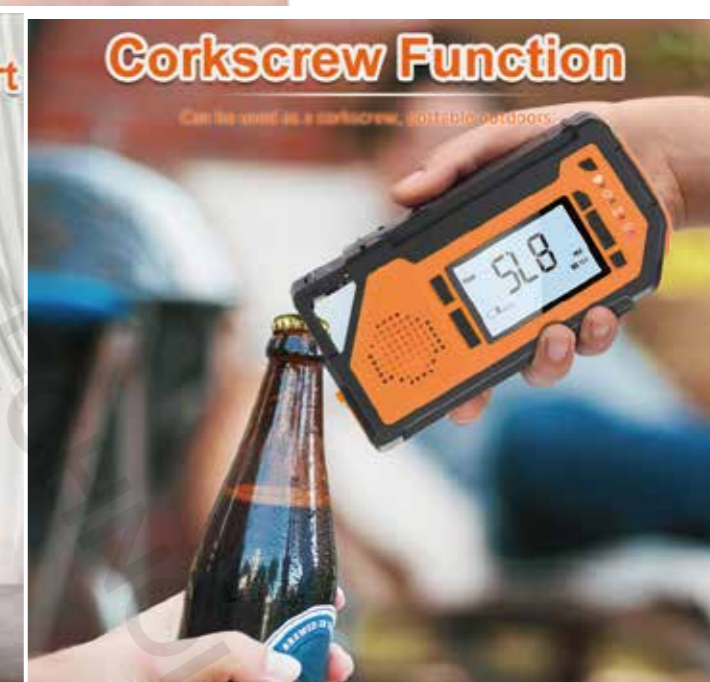

Multi Band Solar Radio With Screen

MD-092Plus

Features:

- AM/FM/WB Radio (WB is Only for USA)
- Weather Alert. (Only for USA)
- Corkscrew
- Earphone Jack
- Big LCD Screen
- 2000 mAh Battery Power Bank
- 1W LED Flashlight
- SOS Alarm
- Solar Crank
- Hand Crank Dynamo
- USB Charging
- AAA Dry Battery (Not Including).

092P
MEDING

Specifications

Dimensions	159*47*81 MM
Weight	320/410G
Flashlight	70LM
Battery Capacity	2000mAh
Waterproof	IPX3
Main Material	ABS Plastic
Frequency Range	AM 520~1710 KHz FM 87~108 MHz WB 162.400~162.550 MHz