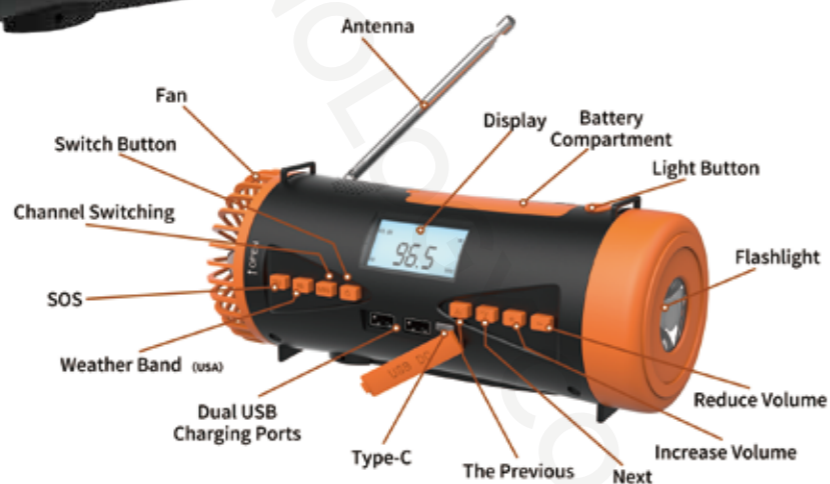

Specifications

Dimensions	13.9*8.2*26.6CM
Weight	713g
Flashlight	3.2W LED
Battery Capacity	6000mAh
Waterproof	IPX3
Main Material	ABS Plastic
Frequency Range	AM 520~1710 KHz FM 87~108 MHz NOAA 162.400-162.550MHZ

099
MEDING

NEW

2023 Emergency Hand Crank Radio With Fan MD-101S

101S
MEDING

Features:

- FM/AM/WB Radio
- Weather Alert
- SOS Alarm
- Convenient Small Fan
- Reading Lamp
- 3W LED Flashlight
- 2 Output Charging Ports
- 2 Powered Ways:
Hand Crank Dynamo
/ USB Charging