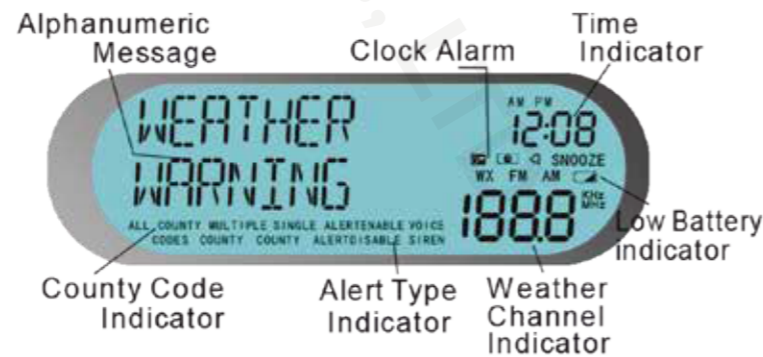

S.A.M.E weather Radio

NEW

MD-319

Features:

- Earphone Jack
- AM/FM/WB Radio
- Customizable With 23 Area Message Codes
- Accepts Over 80 Tigh Total Alerts
- Can Set Up To 5 Zone Alarm Types
- Adjustable Alarm Volume (Up To 90db)
- Customizable Blocking Alarm Types
- Am/fm Pre-stored With 20 Stations Each
- Complimentary External Antenna And External Siren
- Alarm Clock, Time & Date Setting
- S.A.M.E. Region-specific Message Encoding Technology (For U.S. Regions)

Specifications

Dimensions	153x142x75mm	Main Material	ABS
NW/GW	550g/740g	Charging Ways	4*AA Dry Batteries and DC Jack (Not Included In The Packing)
Recommended Color	Silvery	Frequency Range	DAB 168-240MHz(D11) FM 87-108MHz (D11) AM 520-1710KHz WB:162.400-162.55MHz SW:5.7-17.9MHz
Battery Capacity	4000mAh		

319
MEDING