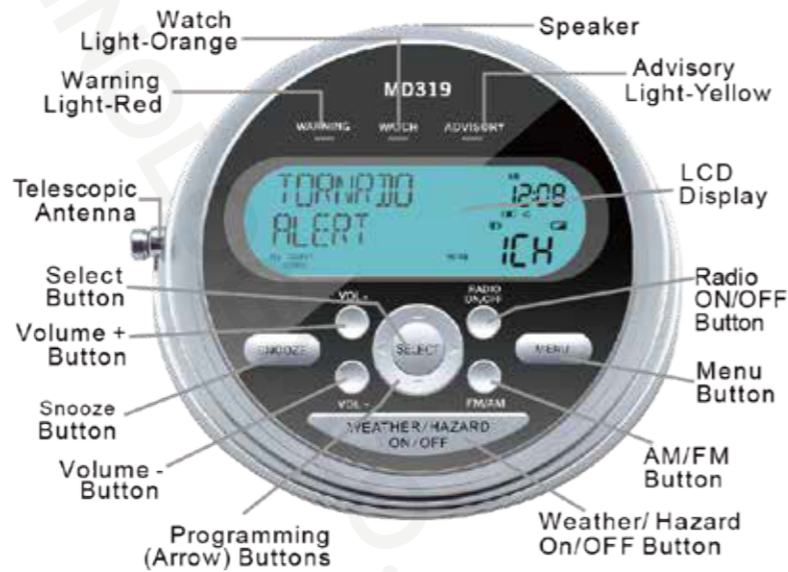

S.A.M.E weather Radio

NEW

MD-319

Features:

- Earphone Jack
- AM/FM/WB Radio
- Customizable With 23 Area Message Codes
- Accepts Over 80 Tigh Total Alerts
- Can Set Up To 5 Zone Alarm Types
- Adjustable Alarm Volume (Up To 90db)
- Customizable Blocking Alarm Types
- Am/fm Pre-stored With 20 Stations Each
- Complimentary External Antenna And External Siren
- Alarm Clock, Time & Date Setting
- S.A.M.E. Region-specific Message Encoding Technology (For U.S. Regions)

Specifications

Dimensions	153x142x75mm	Main Material	ABS
NW/GW	550g/740g	Charging Ways	4*AA Dry Batteries and DC Jack (Not Included In The Packing)
Recommended Color	Silvery	Frequency Range	DAB 168-240MHz(D11) FM 87-108MHz (D11) AM 520-1710KHz WB:162.400-162.55MHz SW:5.7-17.9MHz
Battery Capacity	4000mAh		

319
MEDING