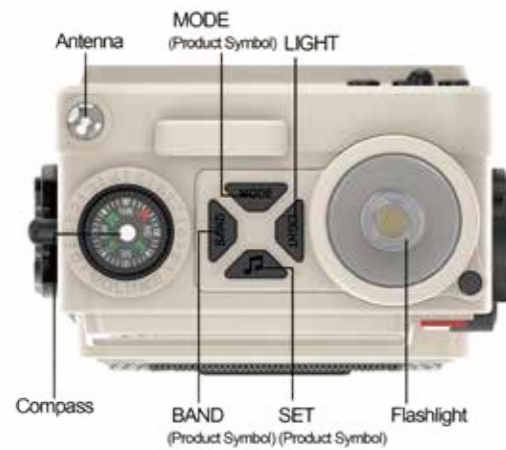

MD-R11/ MD-R12/ MD-D11

Military Style Bluetooth Speaker Emergency Radio

R11
R12
D11
MEDING

Features:

- Compass
- SOS Alarm
- White Noise
- LED Flashlight
- Clock / Alarm Clock
- Station Storage
- Bluetooth /TF /U Disk
- LCD Screen (R12, D11)
- DAB/FM Radio (D11)
- FM/AM/WB/SW1-7 Radio
- USB Charging / Solar Panel Charging / Hand Crank Charging