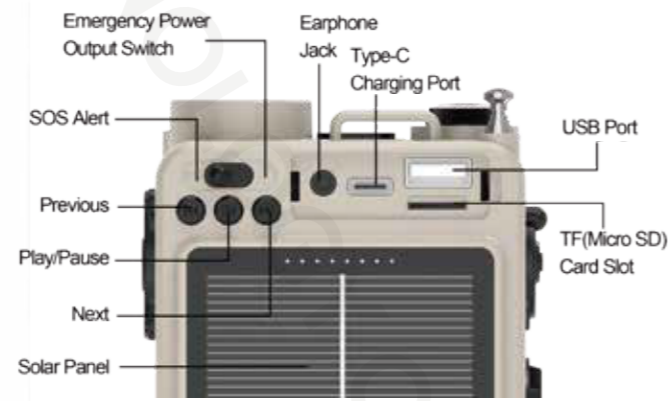

MD-R11/ MD-R12/ MD-D11

Military Style Bluetooth Speaker Emergency Radio

R11
R12
D11
MEDING

Features:

- Compass
- SOS Alarm
- White Noise
- LED Flashlight
- Clock / Alarm Clock
- Station Storage
- Bluetooth /TF /U Disk
- LCD Screen (R12, D11)
- DAB/FM Radio (D11)
- FM/AM/WB/SW1-7 Radio
- USB Charging / Solar Panel Charging / Hand Crank Charging